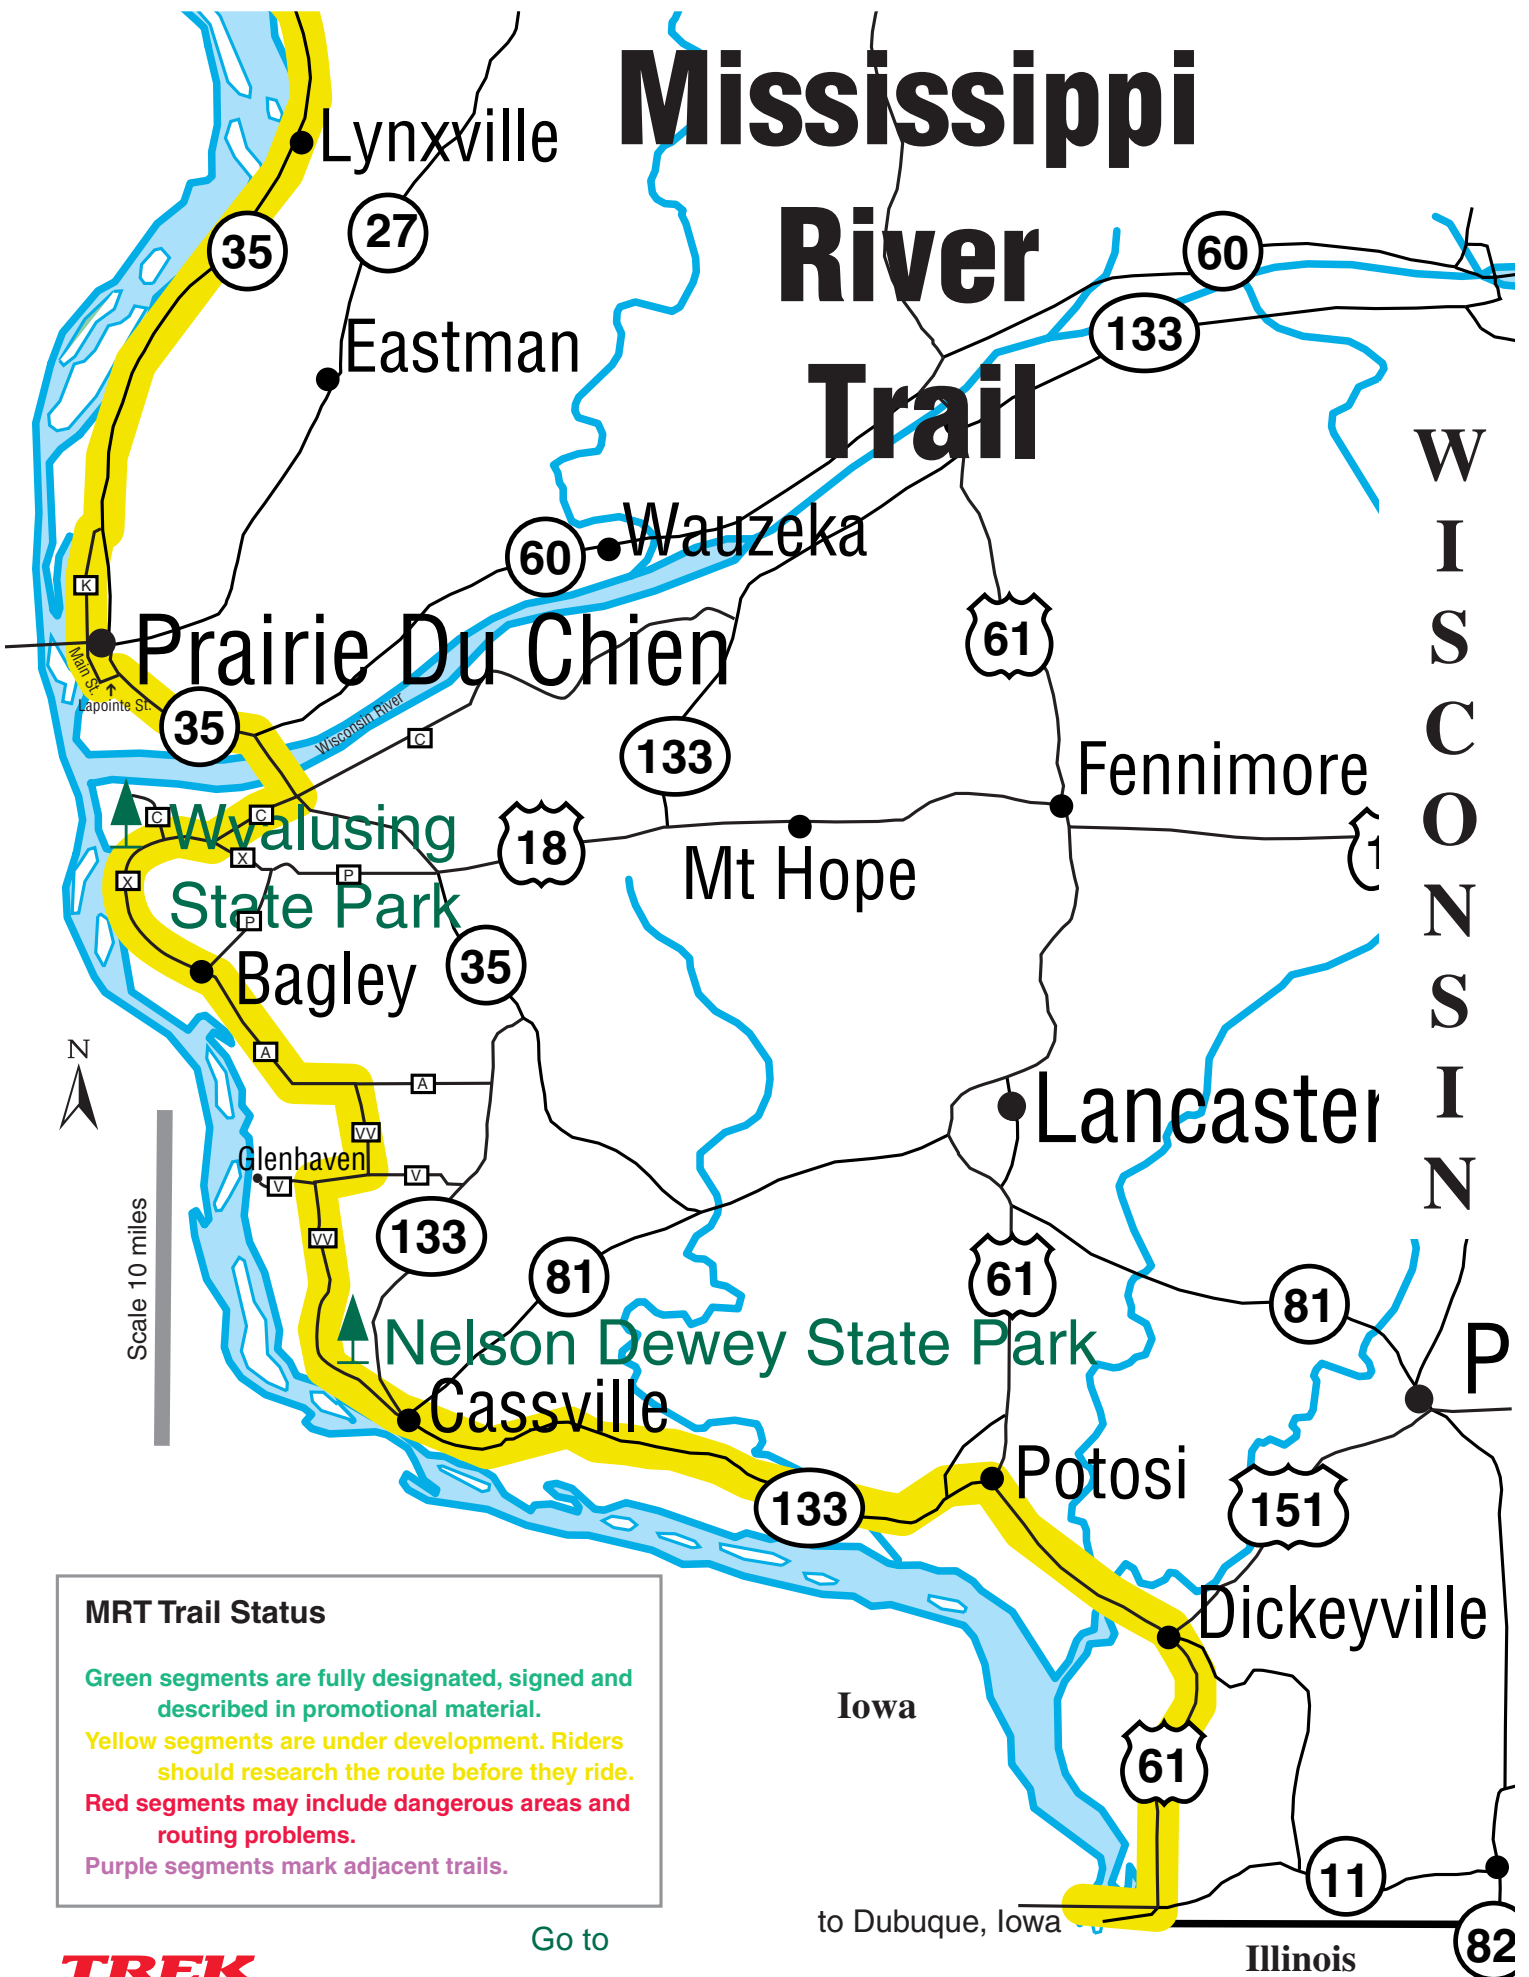

Mississippi River Trail

W
I
S
C
O
N
S
I
N

P

82

Scale 10 miles

MRT Trail Status

- Green segments are fully designated, signed and described in promotional material.
- Yellow segments are under development. Riders should research the route before they ride.
- Red segments may include dangerous areas and routing problems.
- Purple segments mark adjacent trails.

Go to
State Map

to Dubuque, Iowa

Illinois