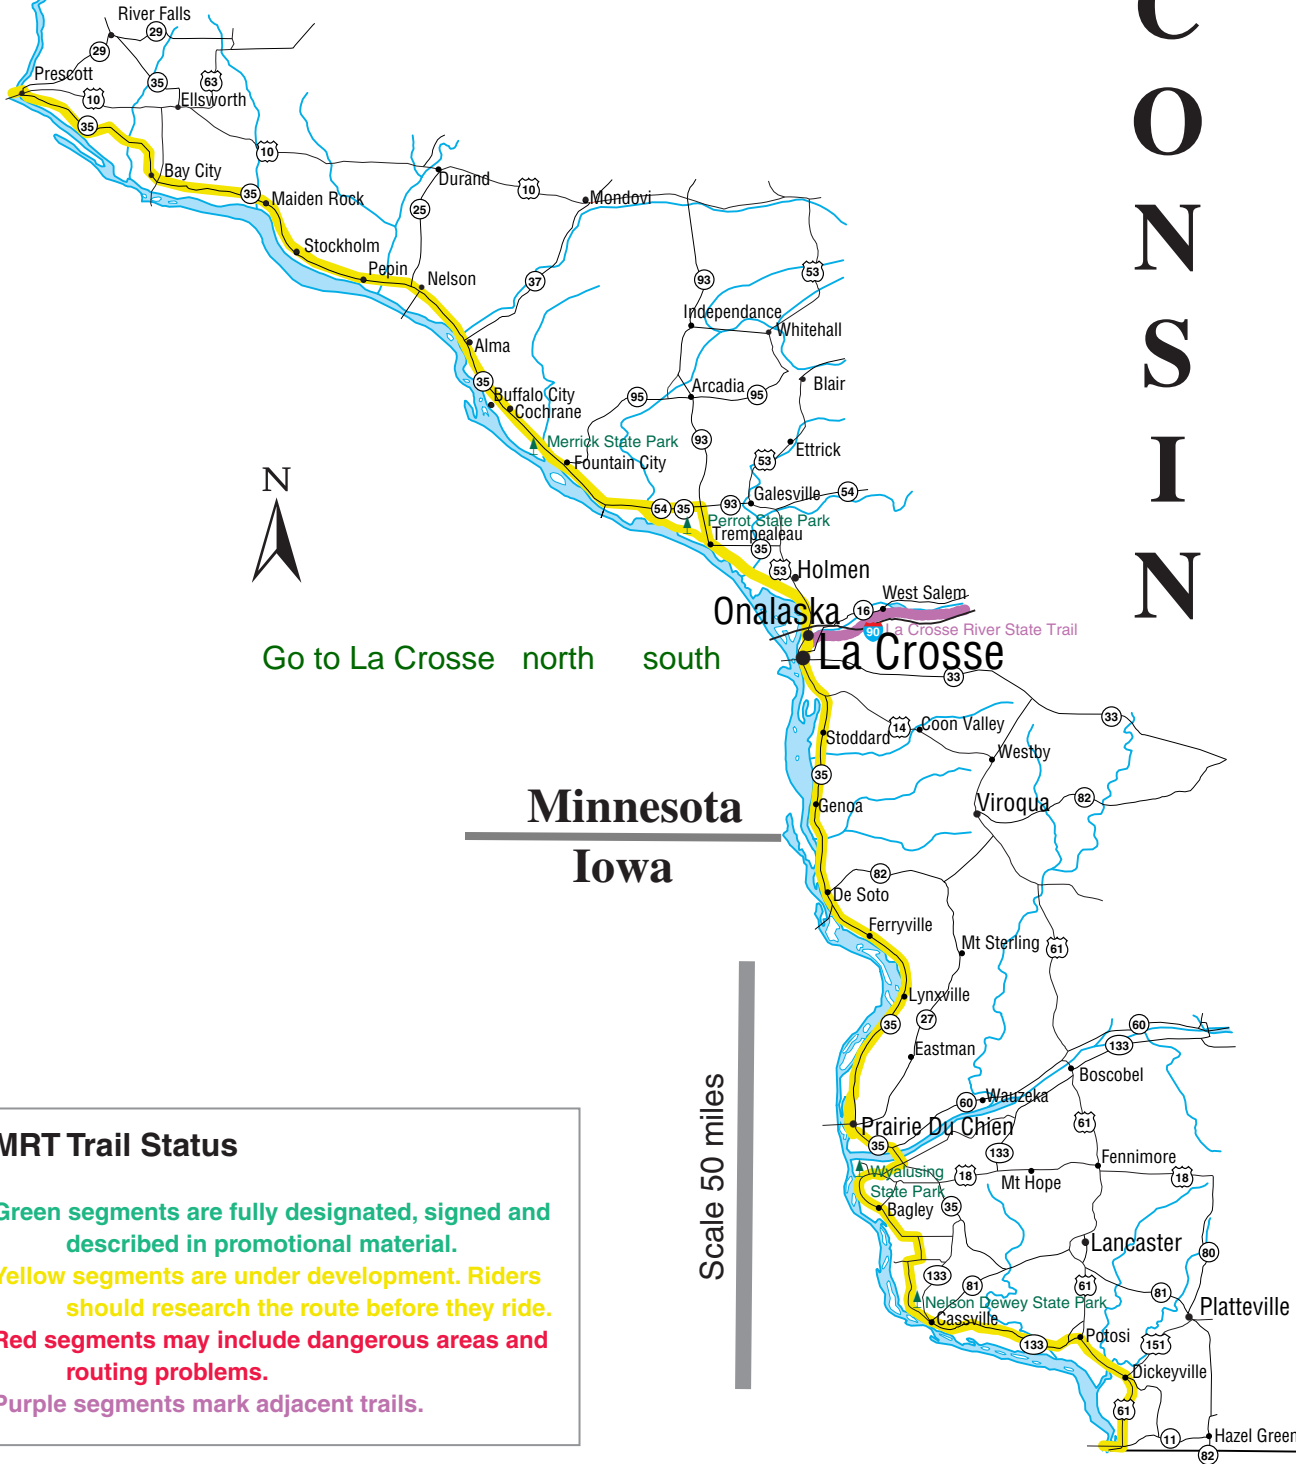

Mississippi River Trail

W
I
S
C
O
N
S
I
N

Go to La Crosse north south

Minnesota
Iowa

Scale 50 miles

MRT Trail Status

- Green segments are fully designated, signed and described in promotional material.
- Yellow segments are under development. Riders should research the route before they ride.
- Red segments may include dangerous areas and routing problems.
- Purple segments mark adjacent trails.