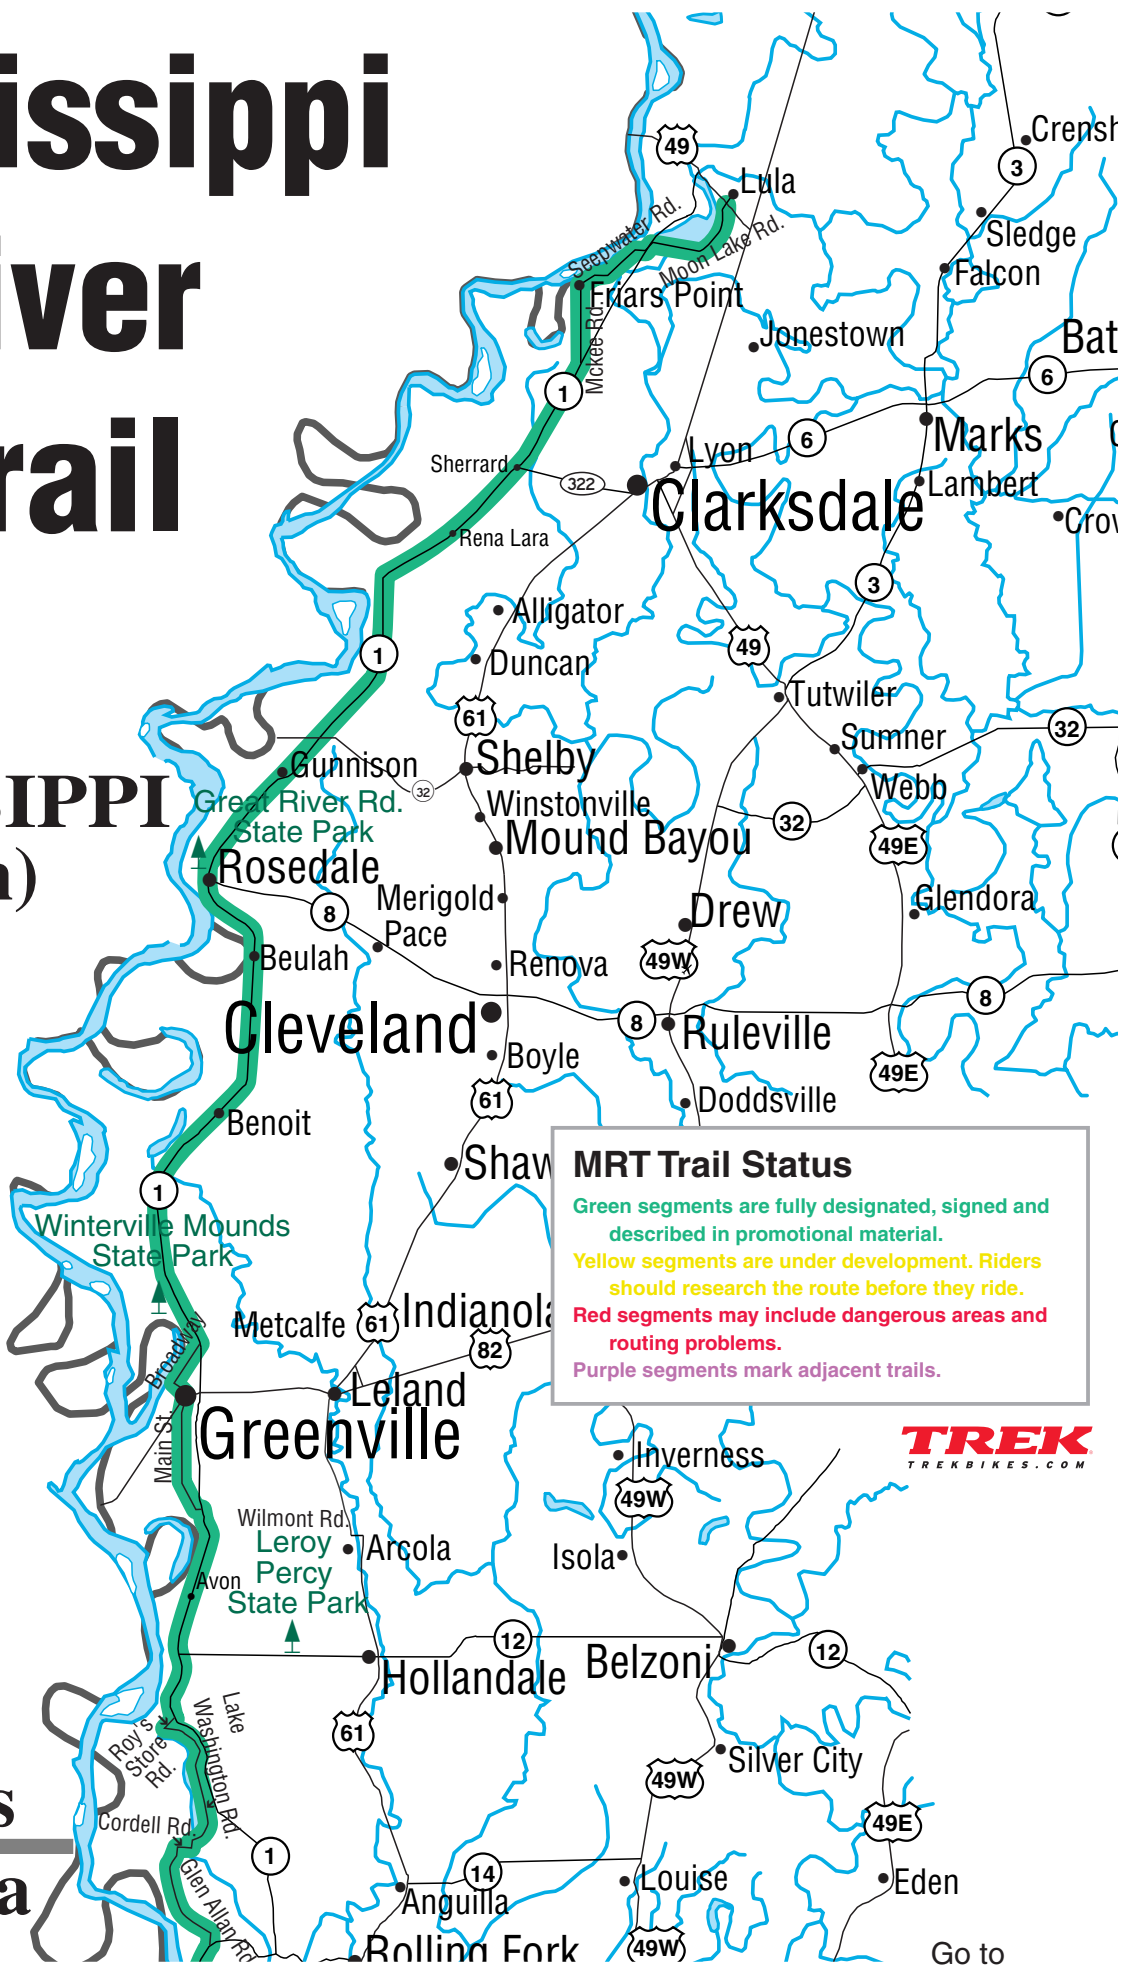

Mississippi River Trail

MISSISSIPPI
(North)

MRT Trail Status

- Green segments are fully designated, signed and described in promotional material.
- Yellow segments are under development. Riders should research the route before they ride.
- Red segments may include dangerous areas and routing problems.
- Purple segments mark adjacent trails.

Scale 25 miles

Arkansas
Louisiana

Go to State Map