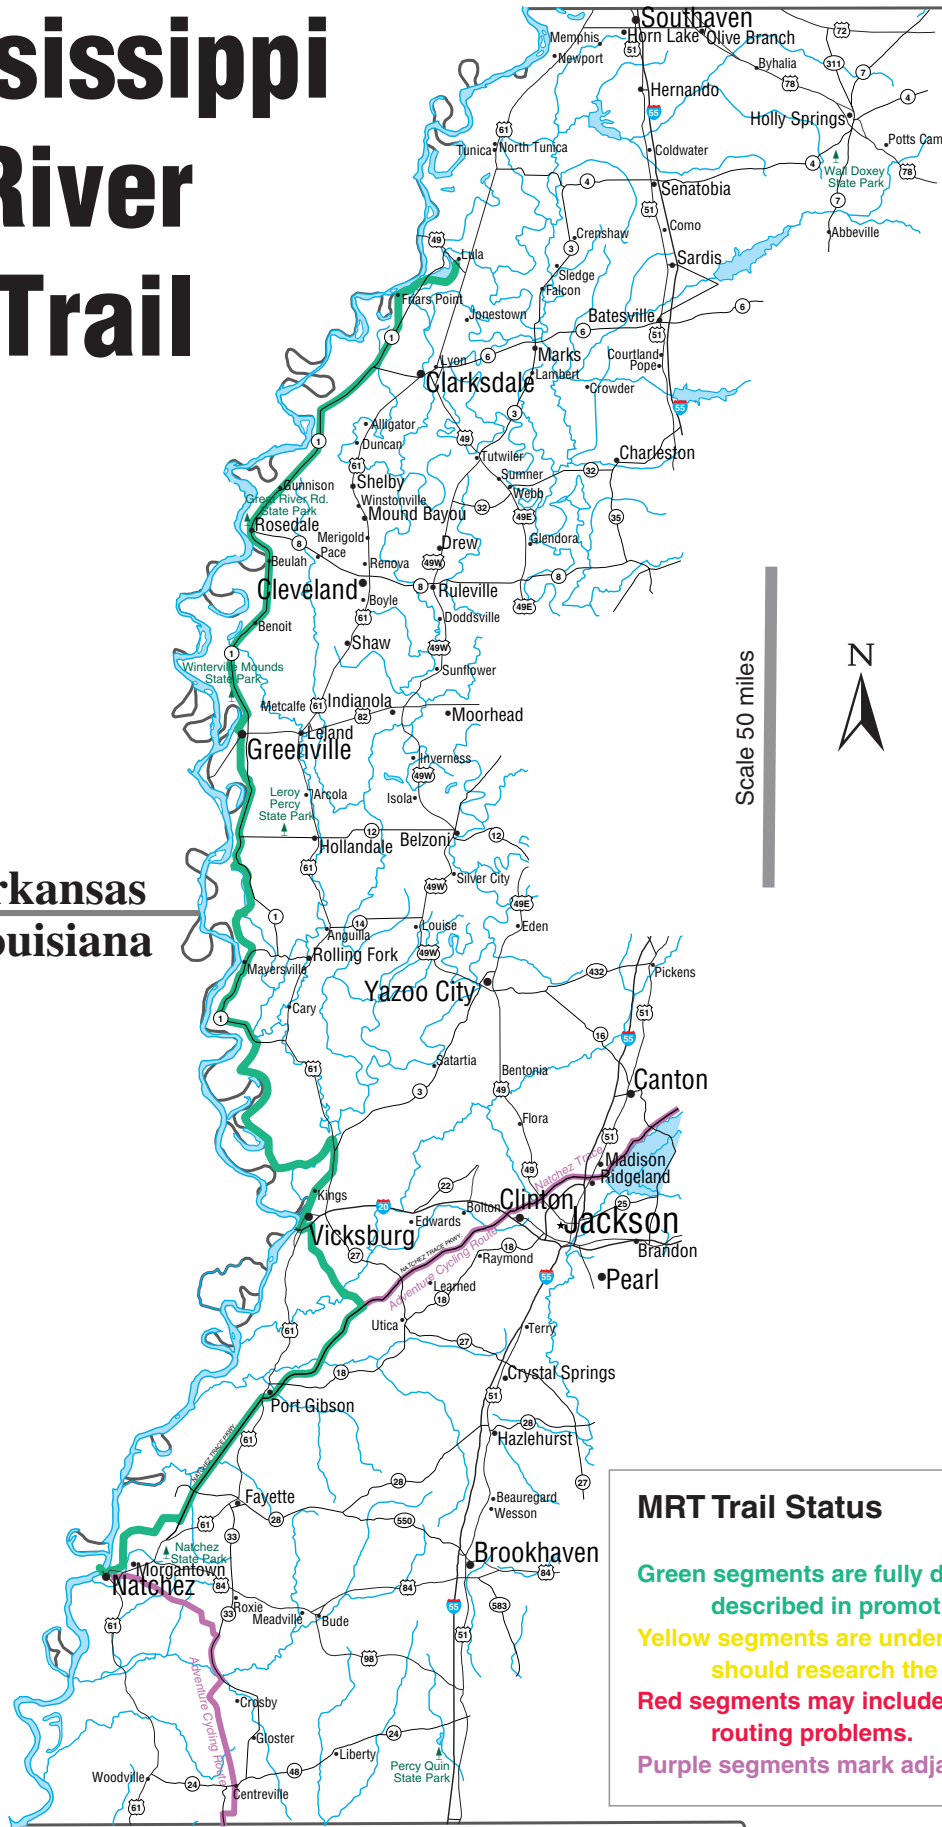

Mississippi River Trail

Tennessee

M
I
S
S
I
S
S
I
P
P
I

Arkansas
Louisiana

MRT Trail Status

- Green segments are fully designated, signed and described in promotional material.**
- Yellow segments are under development. Riders should research the route before they ride.**
- Red segments may include dangerous areas and routing problems.**
- Purple segments mark adjacent trails.**

Louisiana