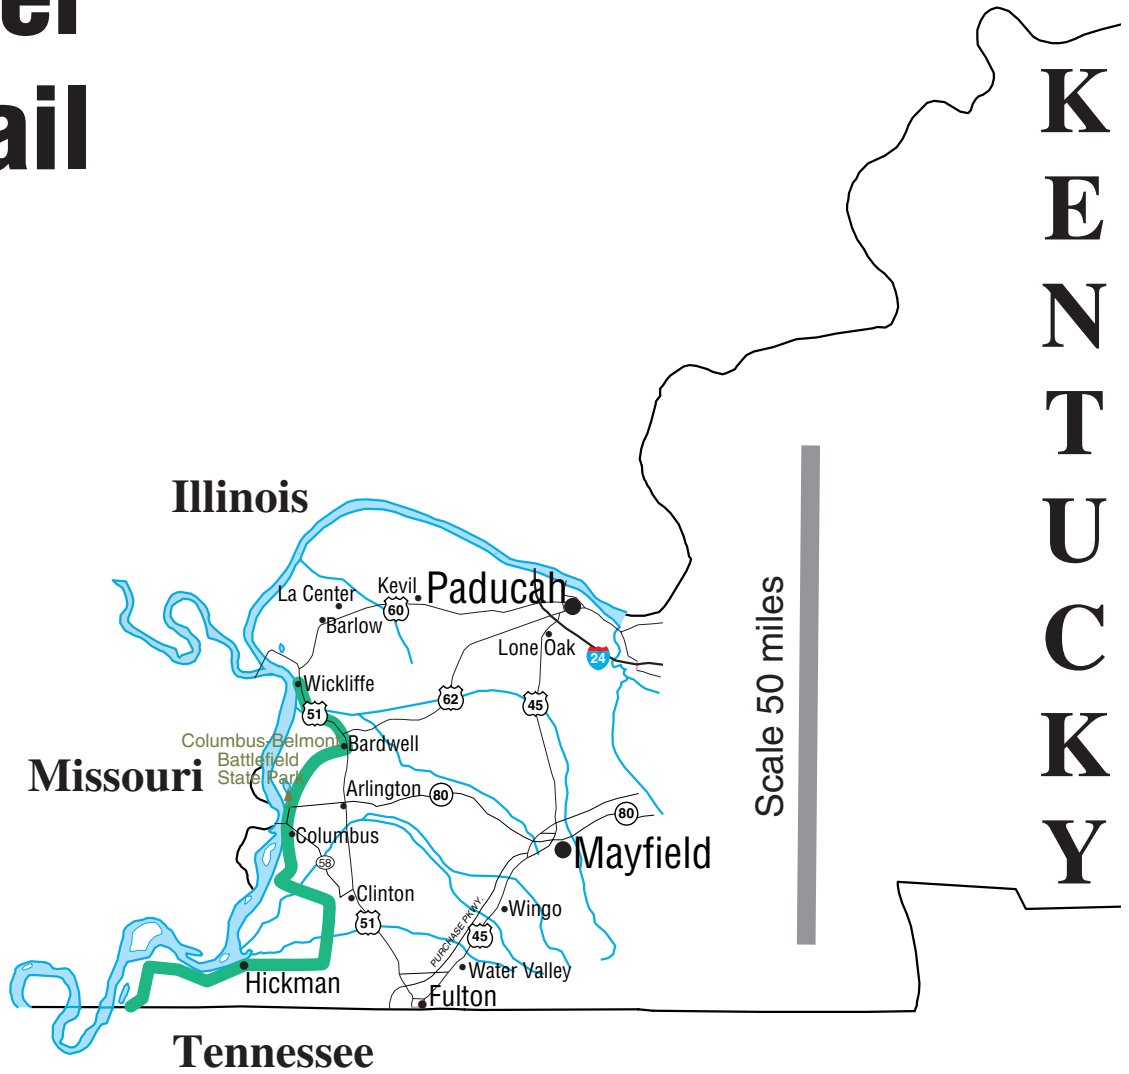

Mississippi River Trail

K
E
N
T
U
C
K
Y

MRT Trail Status

- Green segments are fully designated, signed and described in promotional material.
- Yellow segments are under development. Riders should research the route before they ride.
- Red segments may include dangerous areas and routing problems.
- Purple segments mark adjacent trails.