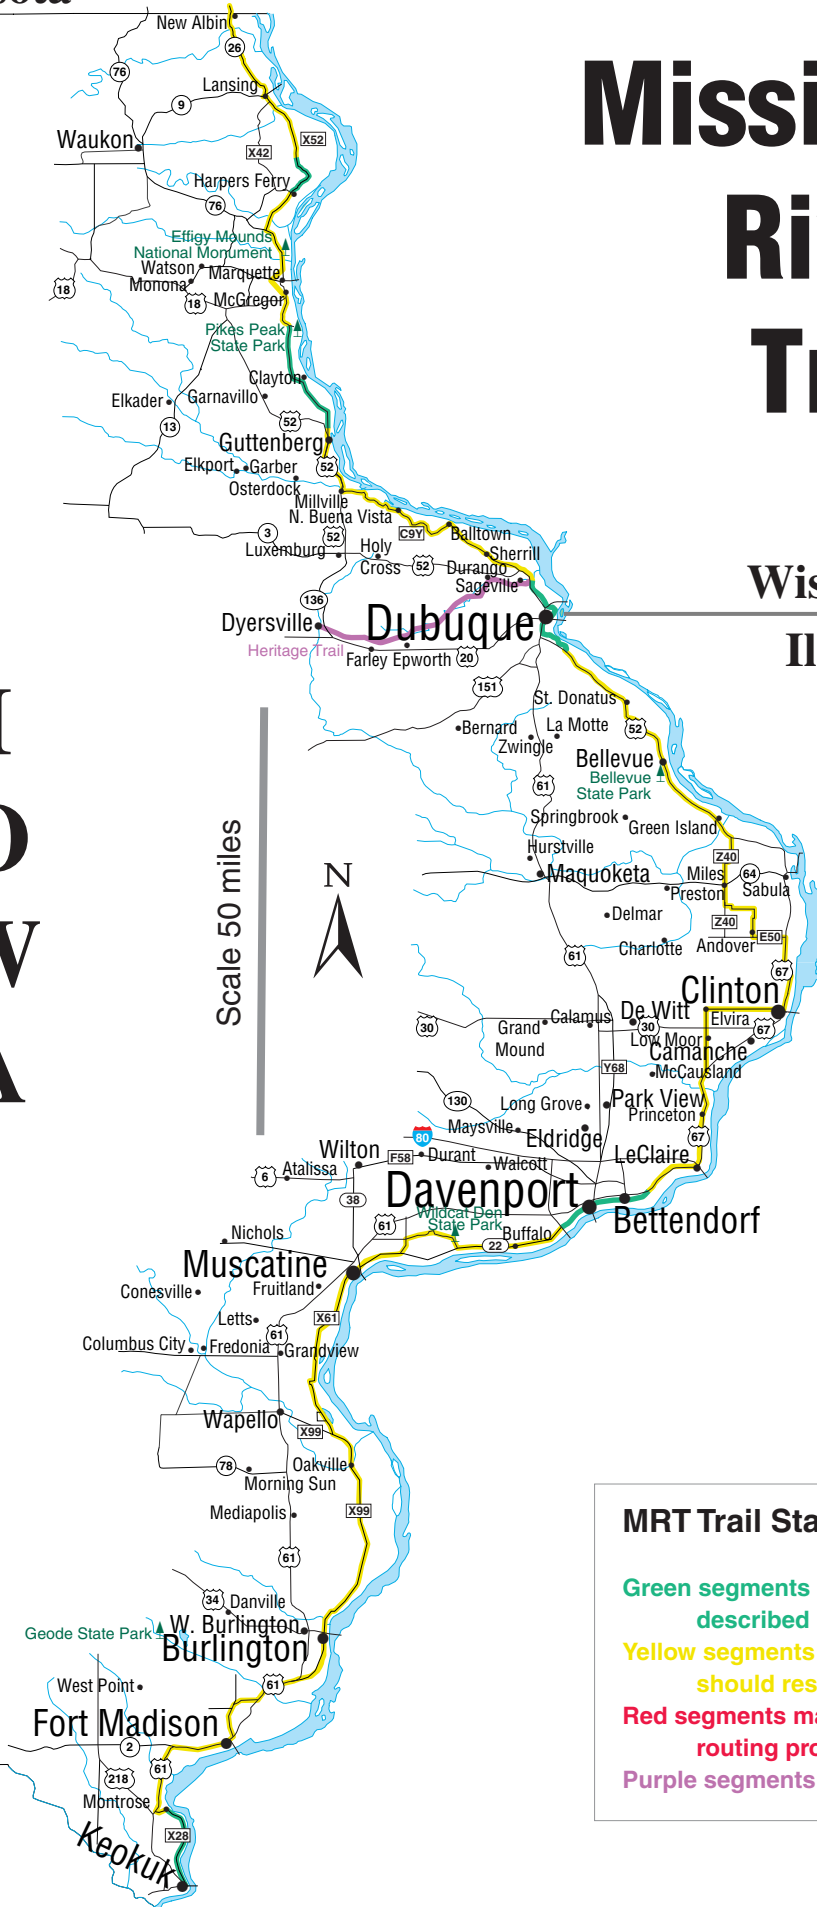

Minnesota

Mississippi River Trail

Wisconsin
Illinois

I
O
W
A

Scale 50 miles

MRT Trail Status

- Green segments are fully designated, signed and described in promotional material.
- Yellow segments are under development. Riders should research the route before they ride.
- Red segments may include dangerous areas and routing problems.
- Purple segments mark adjacent trails.

Missouri